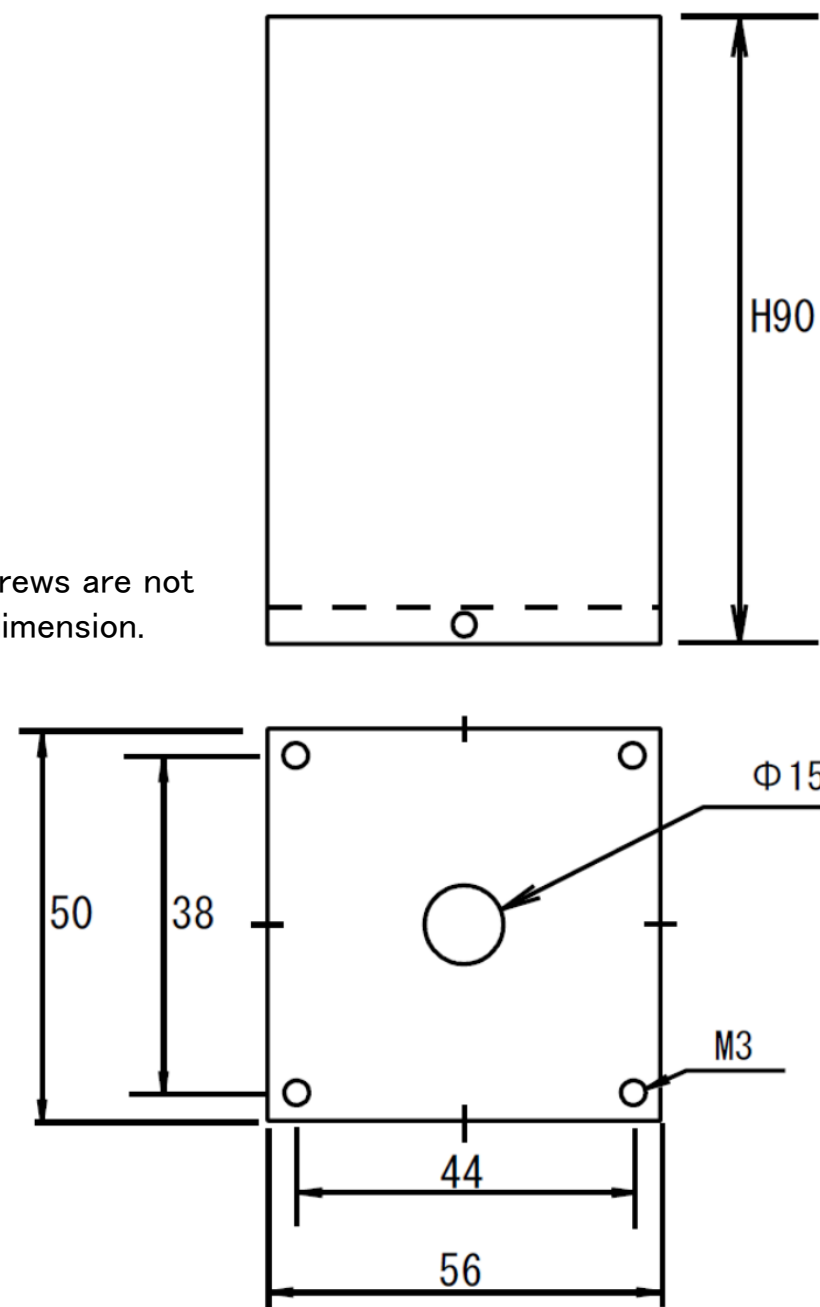

Wiring Connection

Inductance 600H / 150H
max current 8mA / 16mA
max ac voltage 540V(30Hz series) Freq.
Response 5-60kHz
Dimension 56x50x90(H)mm
Black hammered metal case, or Urushi finish

Side screws are not in the dimension.