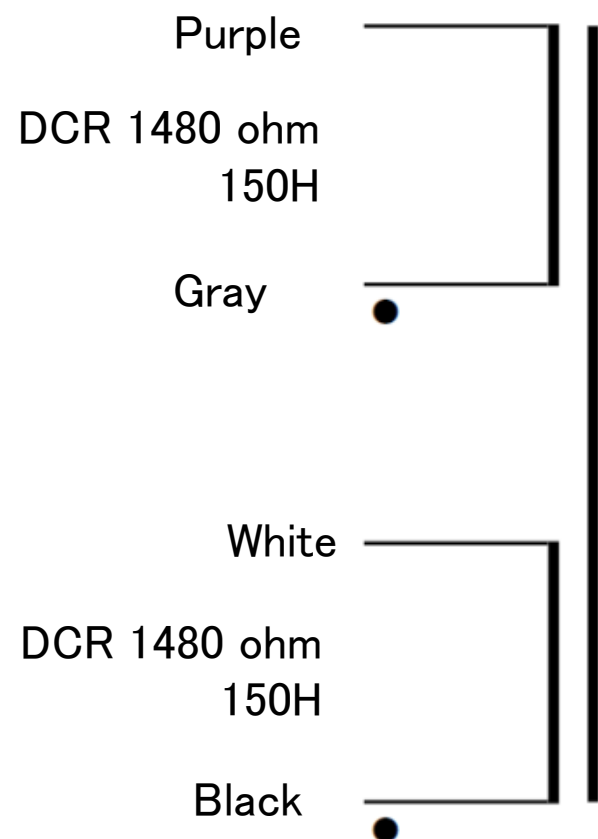

Wiring Connection

Inductance 600H / 150H
max current 8mA / 16mA
max ac voltage 540V(30Hz series) Freq.
Response 5-60kHz
Dimension 56x50x90(H)mm
Black hammered metal case, or Urushi finish

Side screws are not in the dimension.