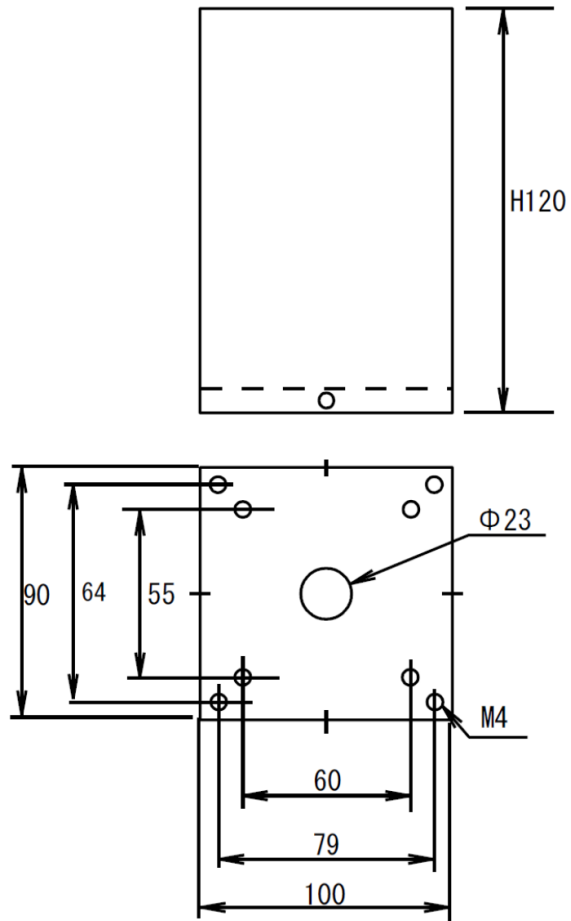

FM-24WS-211
 FINEMET® NANOCRYSTALLINE Core Single Ended Output Transformer Audio Feast

Wiring Connection

	7k	10k	Pri. Zp(Ω)
Blue	16		Sec. Zs(Ω)
Purple		16	
Gray	8		
White	6	8	
Yellow	4	6	
Black	COM		

Output 24W(50Hz)
 Freq. Response 8~60kHz(7k—8Ω -3dB input 2V)
 Pri. Inductance 34H(100Hz)
 Pri. DCR 182Ω Sec. DCR 0.33Ω (7K-8Ω)
 Pri. max DC Current 100mA Loss 0.28dB, Pri.-Sec. Insulation tested AC3KV 1 minute.
 Dimension 100x90x120(H) Black hammered metal case, or Urushi finish

Black Metal Case

Urushi finish

All dimension is in mm.

Dimension does not include screws around the case.