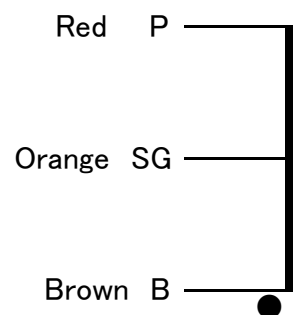

FM-24WS-211
 FINEMET® NANOCRYSTALLINE Core Single Ended Output Transformer Audio Feast

Wiring Connection

	7k	10k	Pri. Zp(Ω)
Blue	16		Sec. Zs(Ω)
Purple		16	
Gray	8		
White	6	8	
Yellow	4	6	
Black	COM		

Output 24W(50Hz)
 Freq. Response 8~60kHz(7k—8Ω -3dB input 2V)
 Pri. Inductance 34H(100Hz)
 Pri. DCR 182Ω Sec. DCR 0.33Ω (7K-8Ω)
 Pri. max DC Current 100mA Loss 0.28dB, Pri.-Sec. Insulation tested AC3KV 1 minute.
 Dimension 100x90x120(H) Black hammered metal case, or Urushi finish

Black Metal Case

Urushi finish

All dimension is in mm.

Dimension does not include screws around the case.