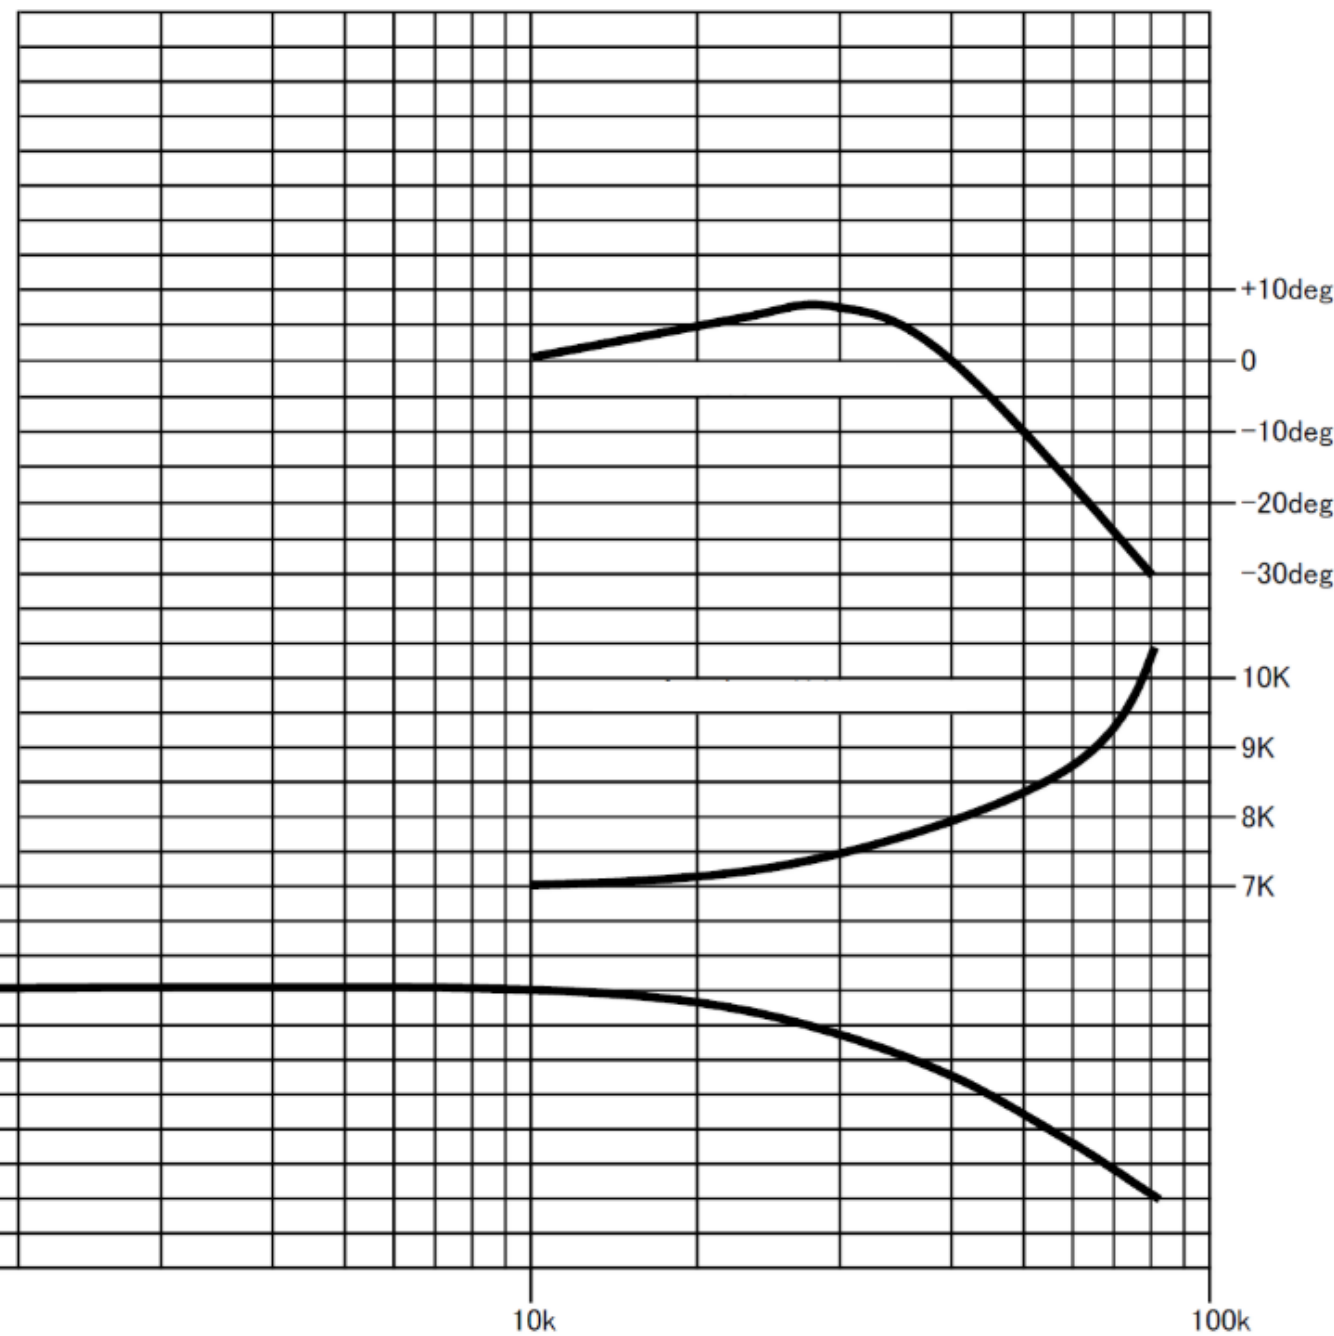

FM-24WS-211
 FINEMET® NANOCRYSTALLINE Core Single Ended Output Transformer Audio Feast

Wiring Connection

	7k	10k	Pri. Zp(Ω)
Blue	16		Sec. Zs(Ω)
Purple		16	
Gray	8		
White	6	8	
Yellow	4	6	
Black	COM		

Output 24W(50Hz)
 Freq. Response 8~60kHz(7k—8Ω -3dB input 2V)
 Pri. Inductance 34H(100Hz)
 Pri. DCR 182Ω Sec. DCR 0.33Ω (7K-8Ω)
 Pri. max DC Current 100mA Loss 0.28dB, Pri.-Sec. Insulation tested AC3KV 1 minute.
 Dimension 100x90x120(H) Black hammered metal case, or Urushi finish

Black Metal Case

Urushi finish

All dimension is in mm.

Dimension does not include screws around the case.