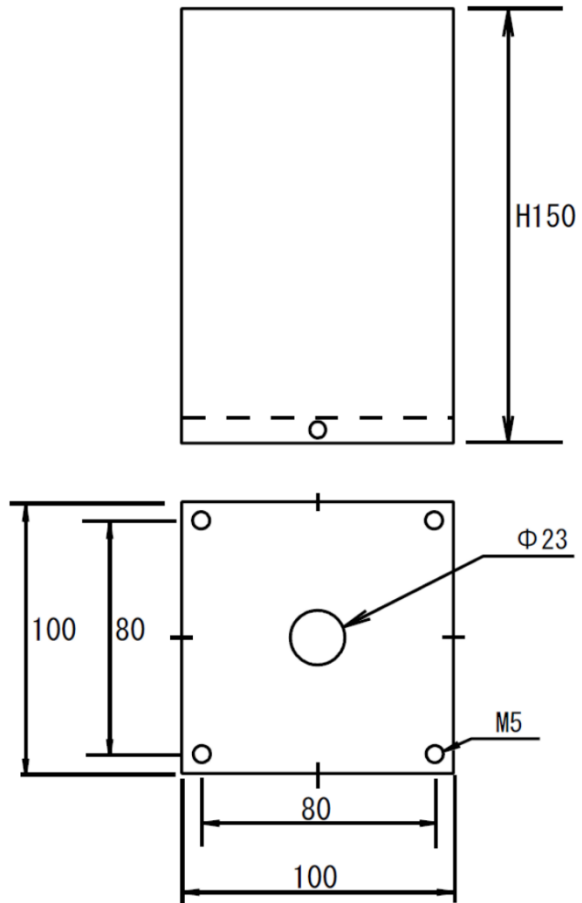

FM-50WS-2k Audio Feast
 FINEMET® NANOCRYSTALLINE Core Single Ended Output Transformer

Wiring Connections

Output 50W (50Hz)
 Freq. Response 5~45kHz (DC 90mA 2k-8Ω -3dB, 1W)
 Pri. Inductance 15H (1kHz Dc 90mA)
 Pri. DCR 67Ω Sec. DCR 0.34Ω (8Ω)
 Pri. max DC current 200mA Loss 0.29dB
 Dimension 100x100x150(H)mm Black hammered metal case, or Urushi finish
 Mounting Screw 80x80mm 4-M5

Black Metal Case

Urushi finish

All dimension is in mm.

Dimension does not include screws around the case.