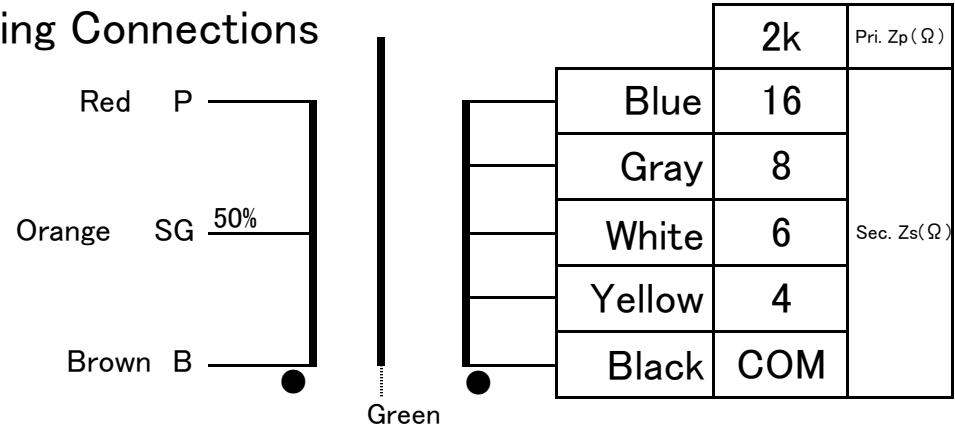

FM-50WS-2k Audio Feast
 FINEMET® NANOCRYSTALLINE Core Single Ended Output Transformer

Wiring Connections

Output 50W (50Hz)
 Freq. Response 5~45kHz (DC 90mA 2k-8Ω -3dB, 1W)
 Pri. Inductance 15H (1kHz Dc 90mA)
 Pri. DCR 67Ω Sec. DCR 0.34Ω (8Ω)
 Pri. max DC current 200mA Loss 0.29dB
 Dimension 100x100x150(H)mm Black hammered metal case, or Urushi finish
 Mounting Screw 80x80mm 4-M5

Black Metal Case

Urushi finish

All dimension is in mm.

Dimension does not include screws around the case.