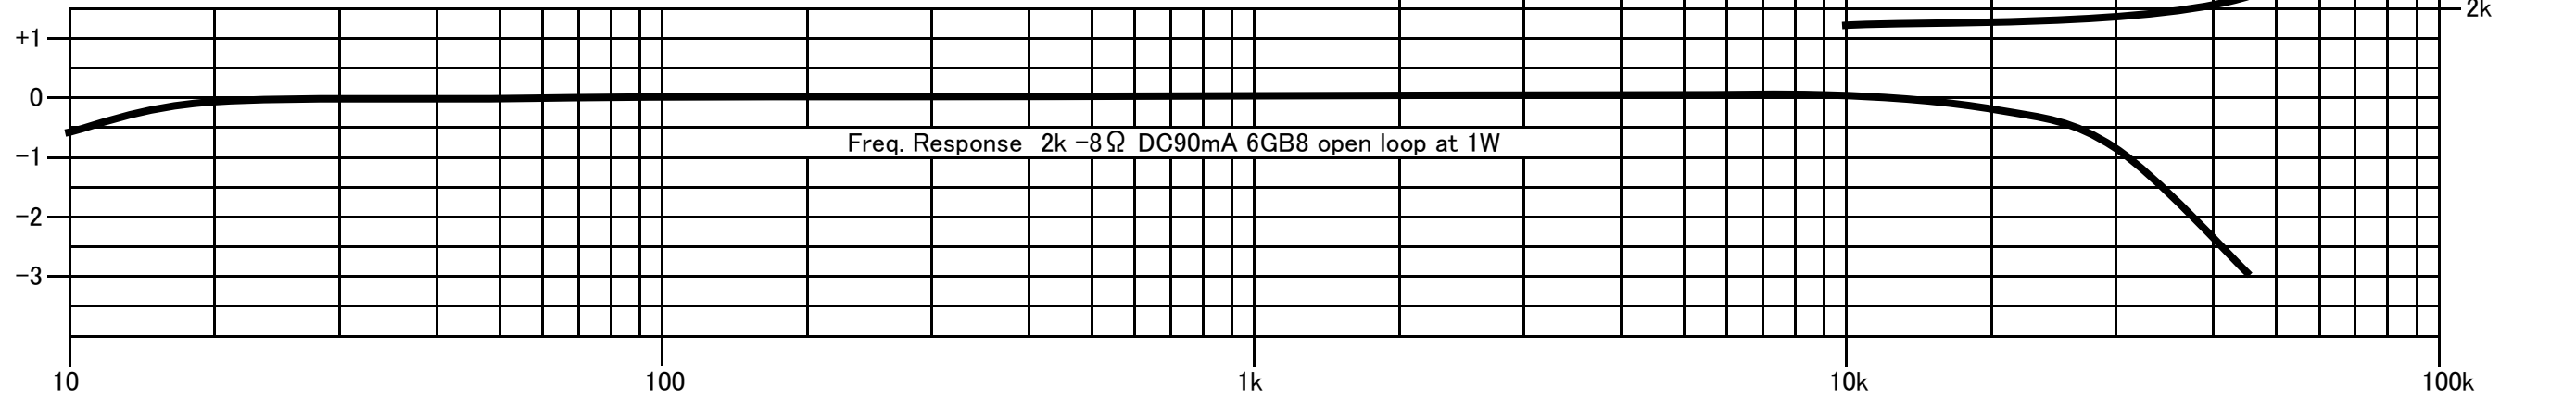

FM-50WS-2k Audio Feast
 FINEMET® NANOCRYSTALLINE Core Single Ended Output Transformer

Wiring Connections

Output 50W (50Hz)
 Freq. Response 5~45kHz (DC 90mA 2k-8Ω -3dB, 1W)
 Pri. Inductance 15H (1kHz Dc 90mA)
 Pri. DCR 67Ω Sec. DCR 0.34Ω (8Ω)
 Pri. max DC current 200mA Loss 0.29dB
 Dimension 100x100x150(H)mm Black hammered metal case, or Urushi finish
 Mounting Screw 80x80mm 4-M5

Black Metal Case

Urushi finish

All dimension is in mm.

Dimension does not include screws around the case.