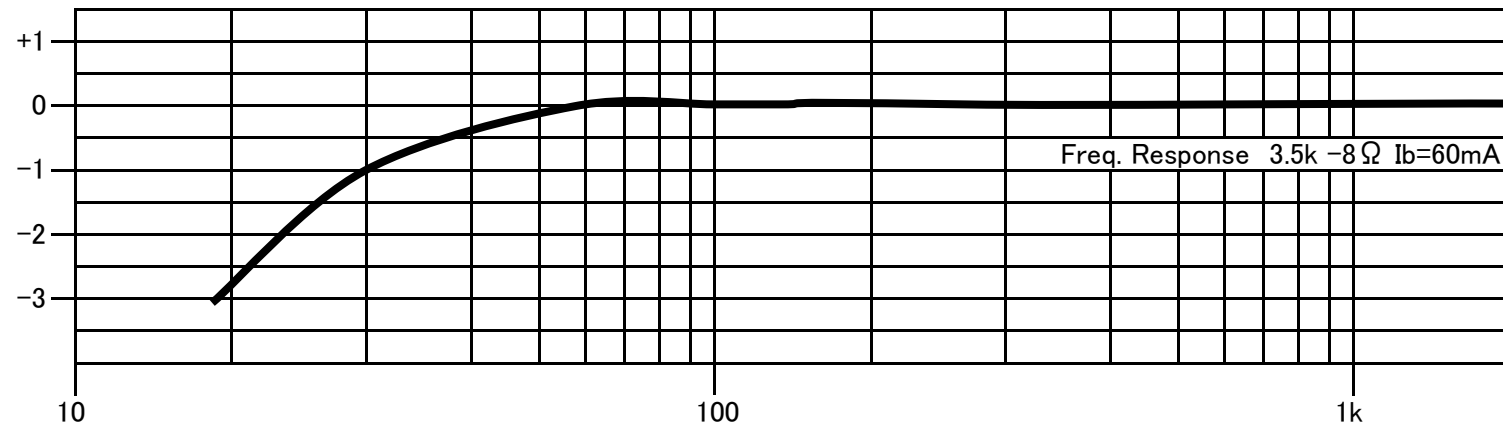

FM-6WS
 FINEMET® NANOCRYSTALLINE Core Single Ended Output Transformer Audio Feast

Wiring Connection

Output 6W(50Hz)
 Freq. Response 25~65kHz(DC60mA 3.5k-8Ω -3dB)
 Pri. Inductance 10H(100Hz DC60mA)
 Pri DCR 219Ω
 Pri. max DC Current 80mA
 Dimension 85x57x54(H)mm Band Style