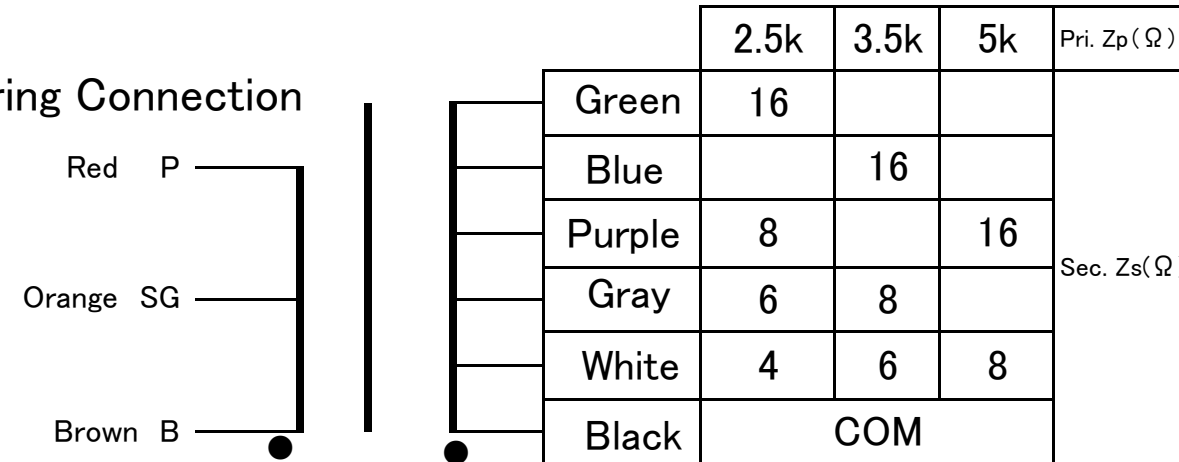

FM-6WS
 FINEMET® NANOCRYSTALLINE Core Single Ended Output Transformer Audio Feast

Wiring Connection

Output 6W(50Hz)
 Freq. Response 25~65kHz(DC60mA 3.5k-8Ω -3dB)
 Pri. Inductance 10H(100Hz DC60mA)
 Pri DCR 219Ω
 Pri. max DC Current 80mA
 Dimension 85x57x54(H)mm Band Style