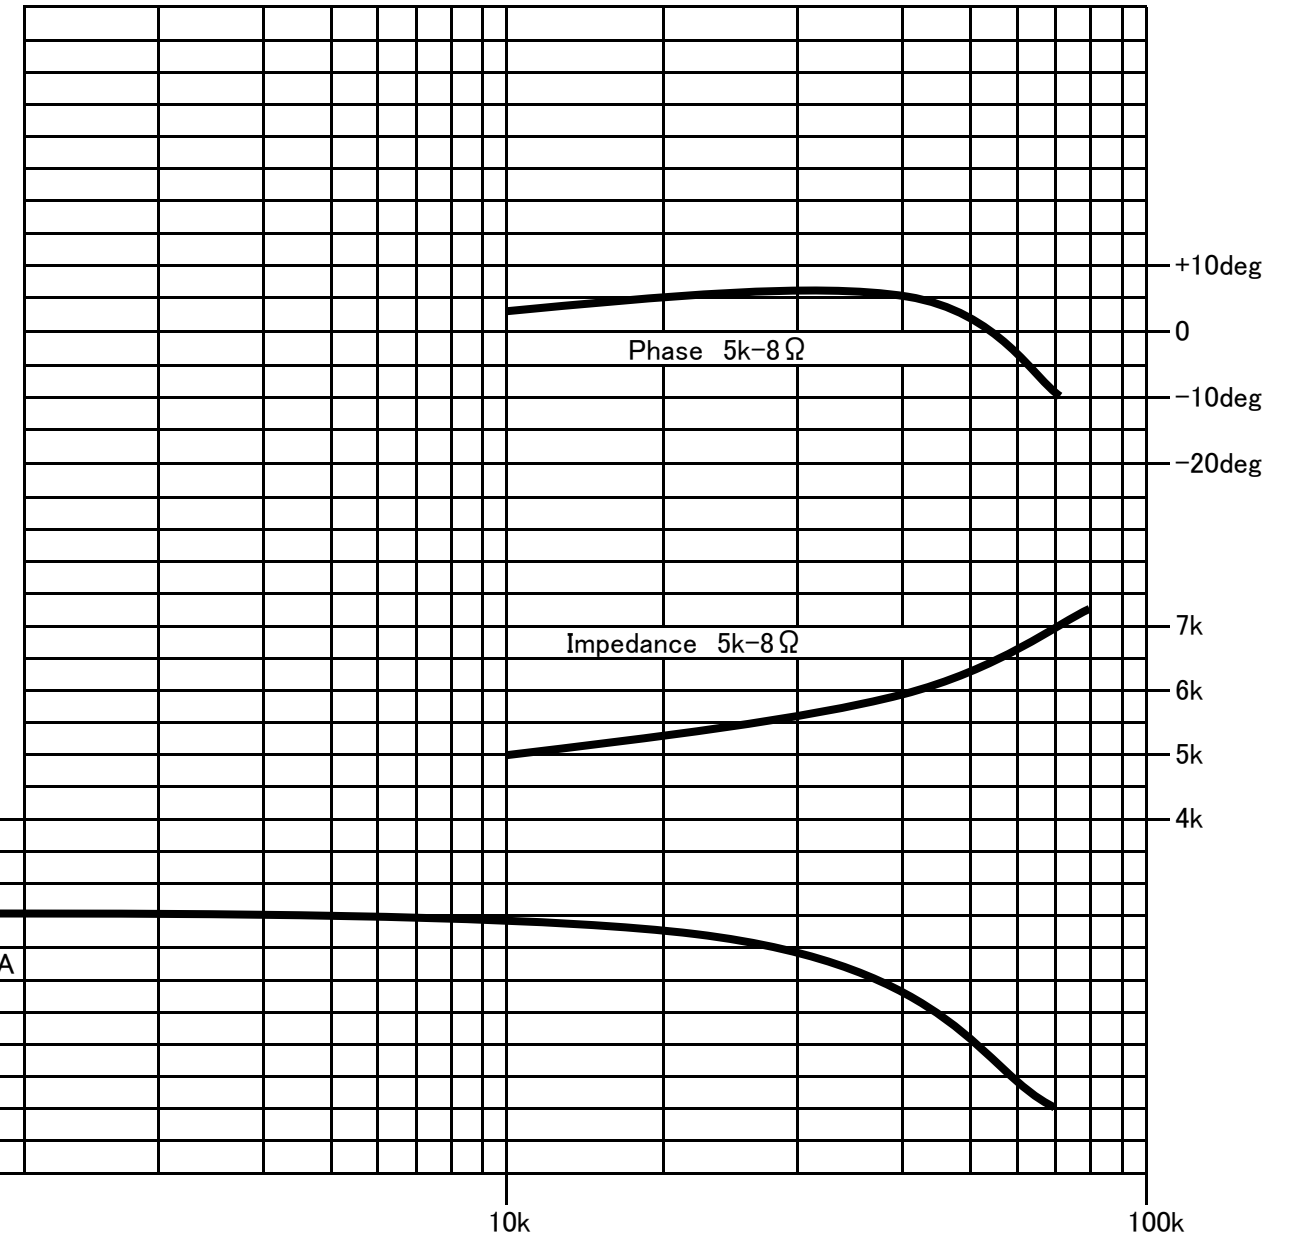

FM-6WS
 FINEMET® NANOCRYSTALLINE Core Single Ended Output Transformer Audio Feast

Wiring Connection

Output 6W(50Hz)
 Freq. Response 25~65kHz(DC60mA 3.5k-8Ω -3dB)
 Pri. Inductance 10H(100Hz DC60mA)
 Pri DCR 219Ω
 Pri. max DC Current 80mA
 Dimension 85x57x54(H)mm Band Style