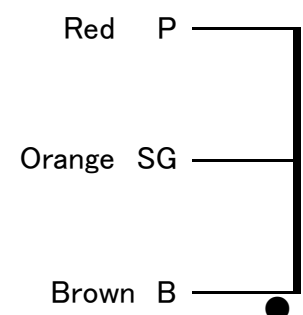

FM-6WS-H
 FINEMET® NANOCRYSTALLINE Core Single Ended Output Transformer Audio Feast

Wiring Connection

	2.5k	3.5k	5k	Pri. Zp(Ω)
Green	16			Sec. Zs(Ω)
Blue		16		
Purple	8		16	
Gray	6	8		
White	4	6	8	
Black	COM			

Output 6W (50Hz)
 Freq. Response 25-50kHz (DC60mA 3.5k-8 ohm, -3dB)
 Pri. Inductance 30H (100Hz)
 Pri DCR 617 ohm
 Pri. max DC Current 45mA, Max DC Voltage 500Vdc
 Dimension 85x57x54 (H)mm
 Band Style