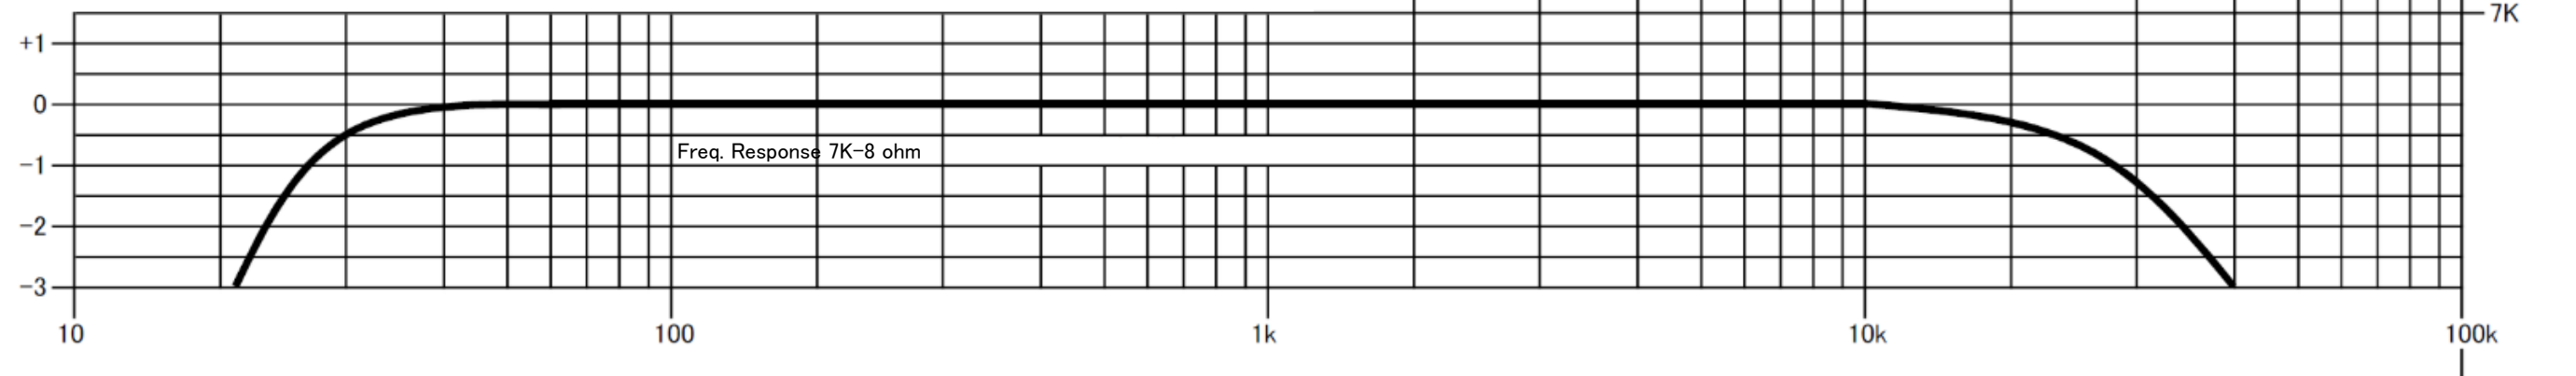

Output 6W (50Hz)
 Freq. Response 25-50kHz (DC60mA 3.5k-8 ohm, -3dB)
 Pri. Inductance 30H (100Hz)
 Pri DCR 617 ohm
 Pri. max DC Current 45mA, Max DC Voltage 500Vdc
 Dimension 85x57x54 (H)mm
 Band Style