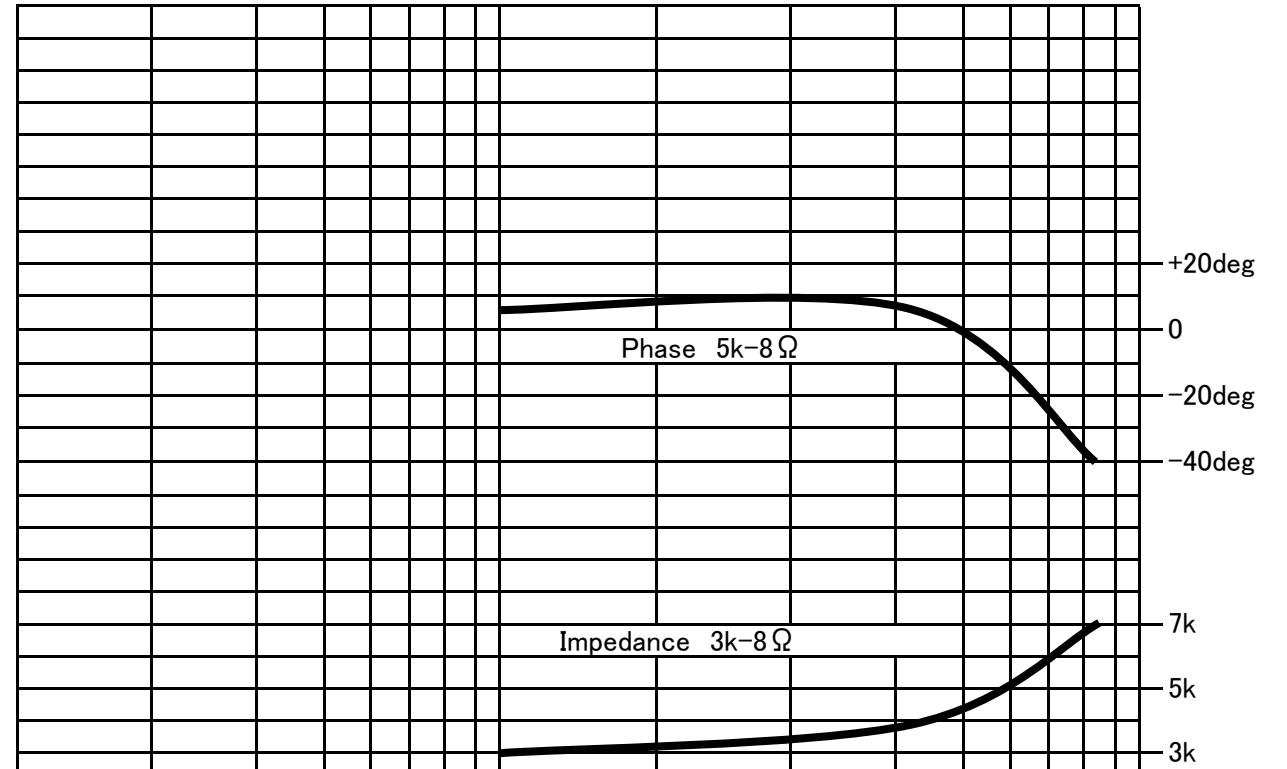

FM-24WS-3k Audio Feast
 FINEMET® NANOCRYSTALLINE Core Single Ended Output Transformer

Wiring Connection

Output 24W(40Hz)
 Freq. Response 8~80kHz(DC 60mA 3k-8Ω -3dB , 2.5W)
 Pri. Inductance 32H(1kHz Dc 60mA)
 Pri. DCR 106Ω Sec. DCR 0.38Ω(8Ω)
 Pri. max DC Current 110mA Loss 0.35dB
 Dimension 100x90x120(H)mm Black hammered metal case, or Urushi finish

Black Metal Case

Urushi finish

All dimension is in mm.

Dimension does not include screws around the case.