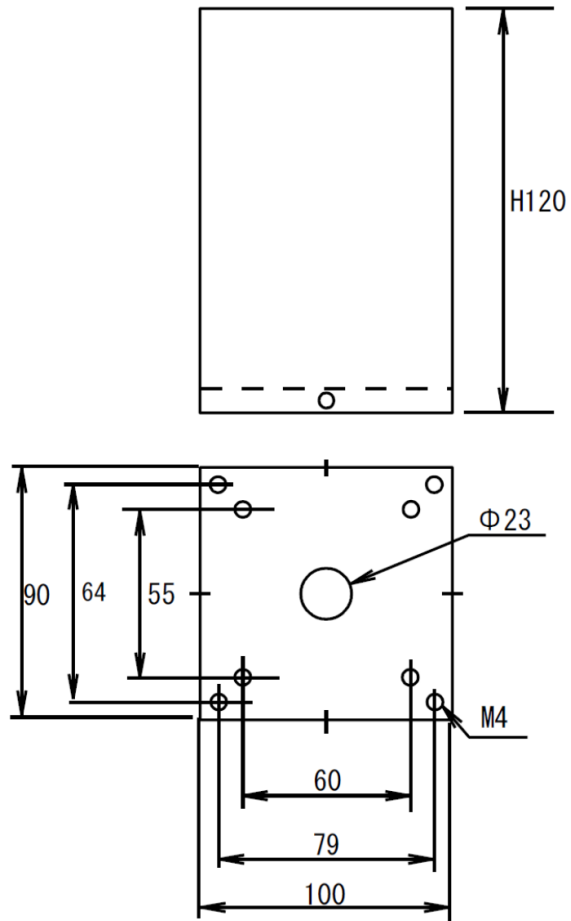

FM-24WS-3k Audio Feast
 FINEMET® NANOCRYSTALLINE Core Single Ended Output Transformer

Wiring Connection

Output 24W(40Hz)
 Freq. Response 8~80kHz(DC 60mA 3k-8Ω -3dB , 2.5W)
 Pri. Inductance 32H(1kHz Dc 60mA)
 Pri. DCR 106Ω Sec. DCR 0.38Ω(8Ω)
 Pri. max DC Current 110mA Loss 0.35dB
 Dimension 100x90x120(H)mm Black hammered metal case, or Urushi finish

Black Metal Case

Urushi finish

All dimension is in mm.

Dimension does not include screws around the case.