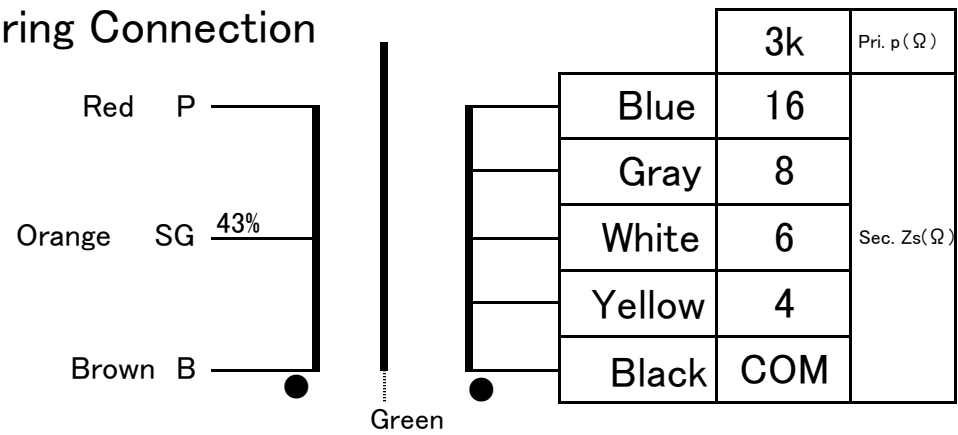

FM-24WS-3k Audio Feast
 FINEMET® NANOCRYSTALLINE Core Single Ended Output Transformer

Wiring Connection

Output 24W(40Hz)
 Freq. Response 8~80kHz(DC 60mA 3k-8Ω -3dB , 2.5W)
 Pri. Inductance 32H(1kHz Dc 60mA)
 Pri. DCR 106Ω Sec. DCR 0.38Ω(8Ω)
 Pri. max DC Current 110mA Loss 0.35dB
 Dimension 100x90x120(H)mm Black hammered metal case, or Urushi finish

Black Metal Case

Urushi finish

All dimension is in mm.

Dimension does not include screws around the case.