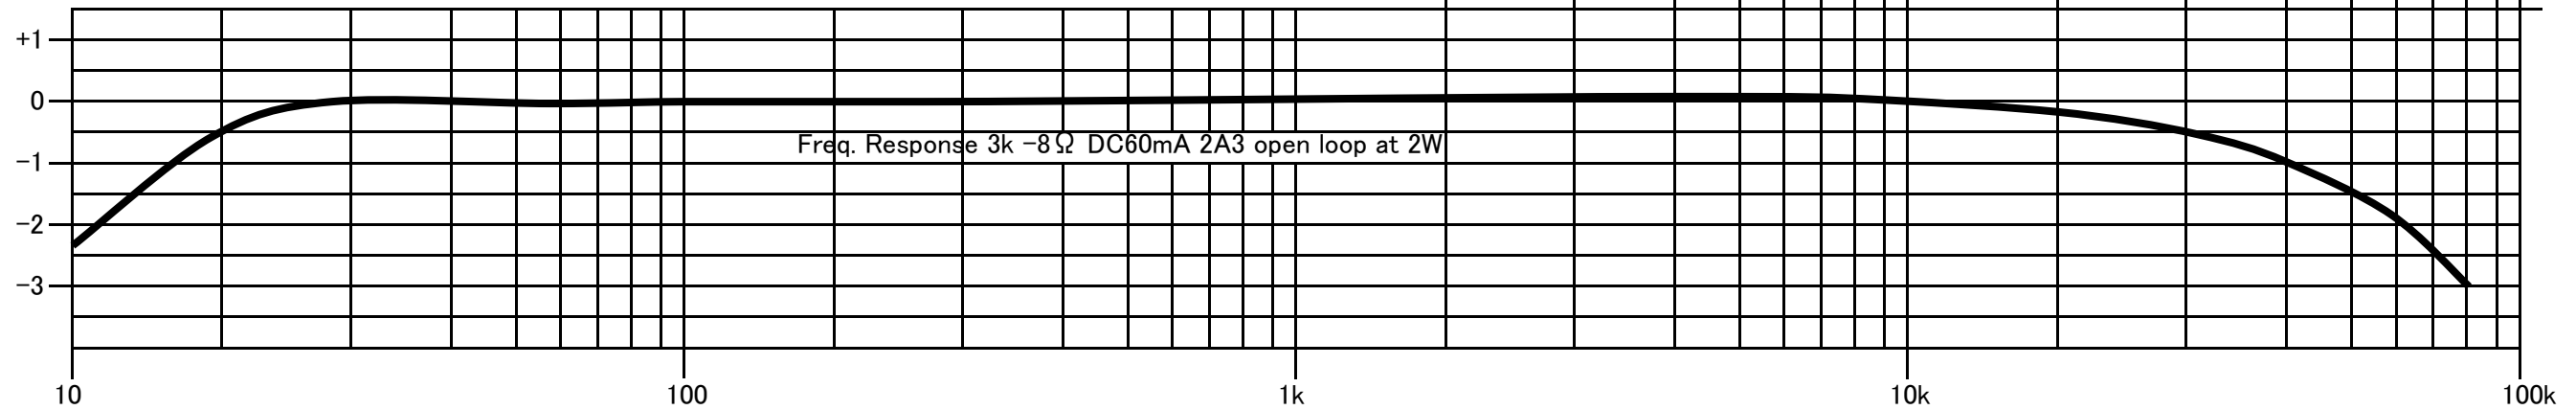

FM-24WS-3k Audio Feast
 FINEMET® NANOCRYSTALLINE Core Single Ended Output Transformer

Wiring Connection

Output 24W(40Hz)
 Freq. Response 8~80kHz(DC 60mA 3k-8Ω -3dB , 2.5W)
 Pri. Inductance 32H(1kHz Dc 60mA)
 Pri. DCR 106Ω Sec. DCR 0.38Ω(8Ω)
 Pri. max DC Current 110mA Loss 0.35dB
 Dimension 100x90x120(H)mm Black hammered metal case, or Urushi finish

Black Metal Case

Urushi finish

All dimension is in mm.

Dimension does not include screws around the case.